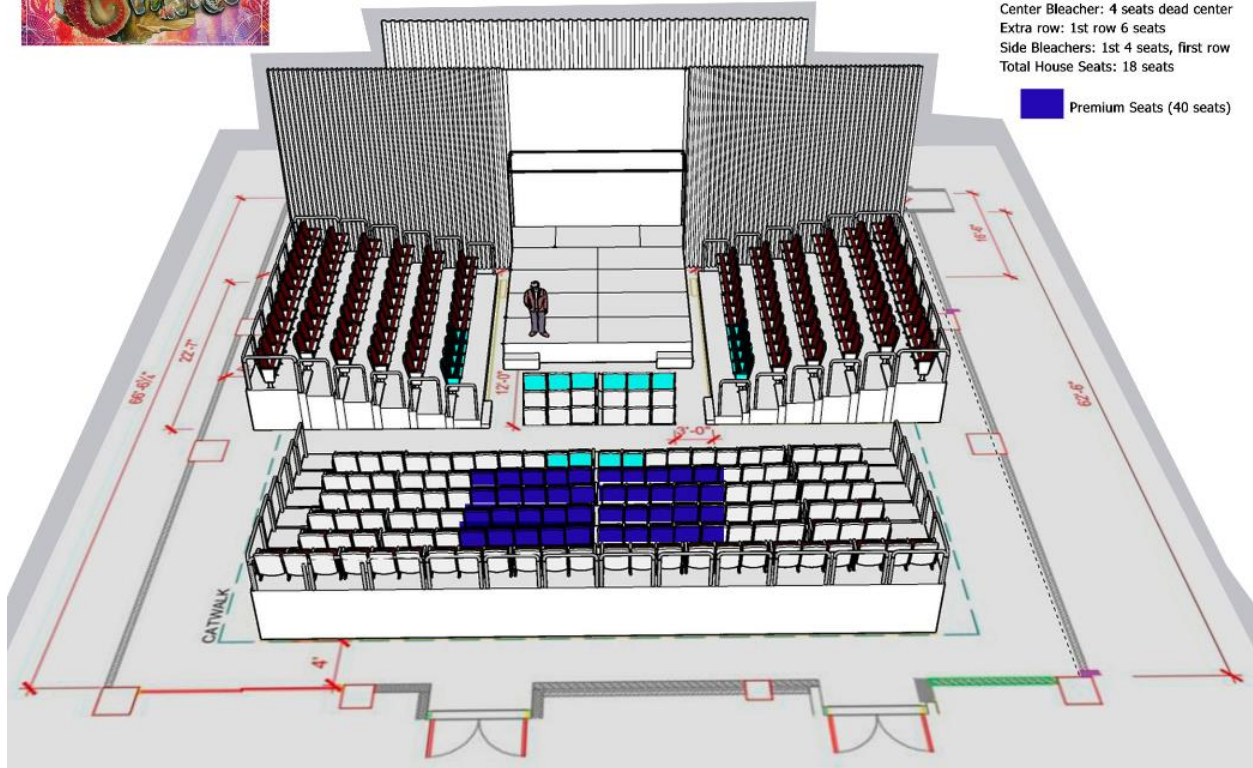

Q: What is the difference between a premium seat and a regular seat?

A: A Premium Seat is situated in a dedicated section behind the House Seats row, providing the best view of the stage due to its proximity. These seats are strategically positioned near the front, ensuring an exceptional viewing experience of the performance. The remaining seats in the venue are categorized as Regular Seats. Seating within both the Premium and Regular sections is available on a first-come, first-served basis (free-seating). Please refer to the map below: